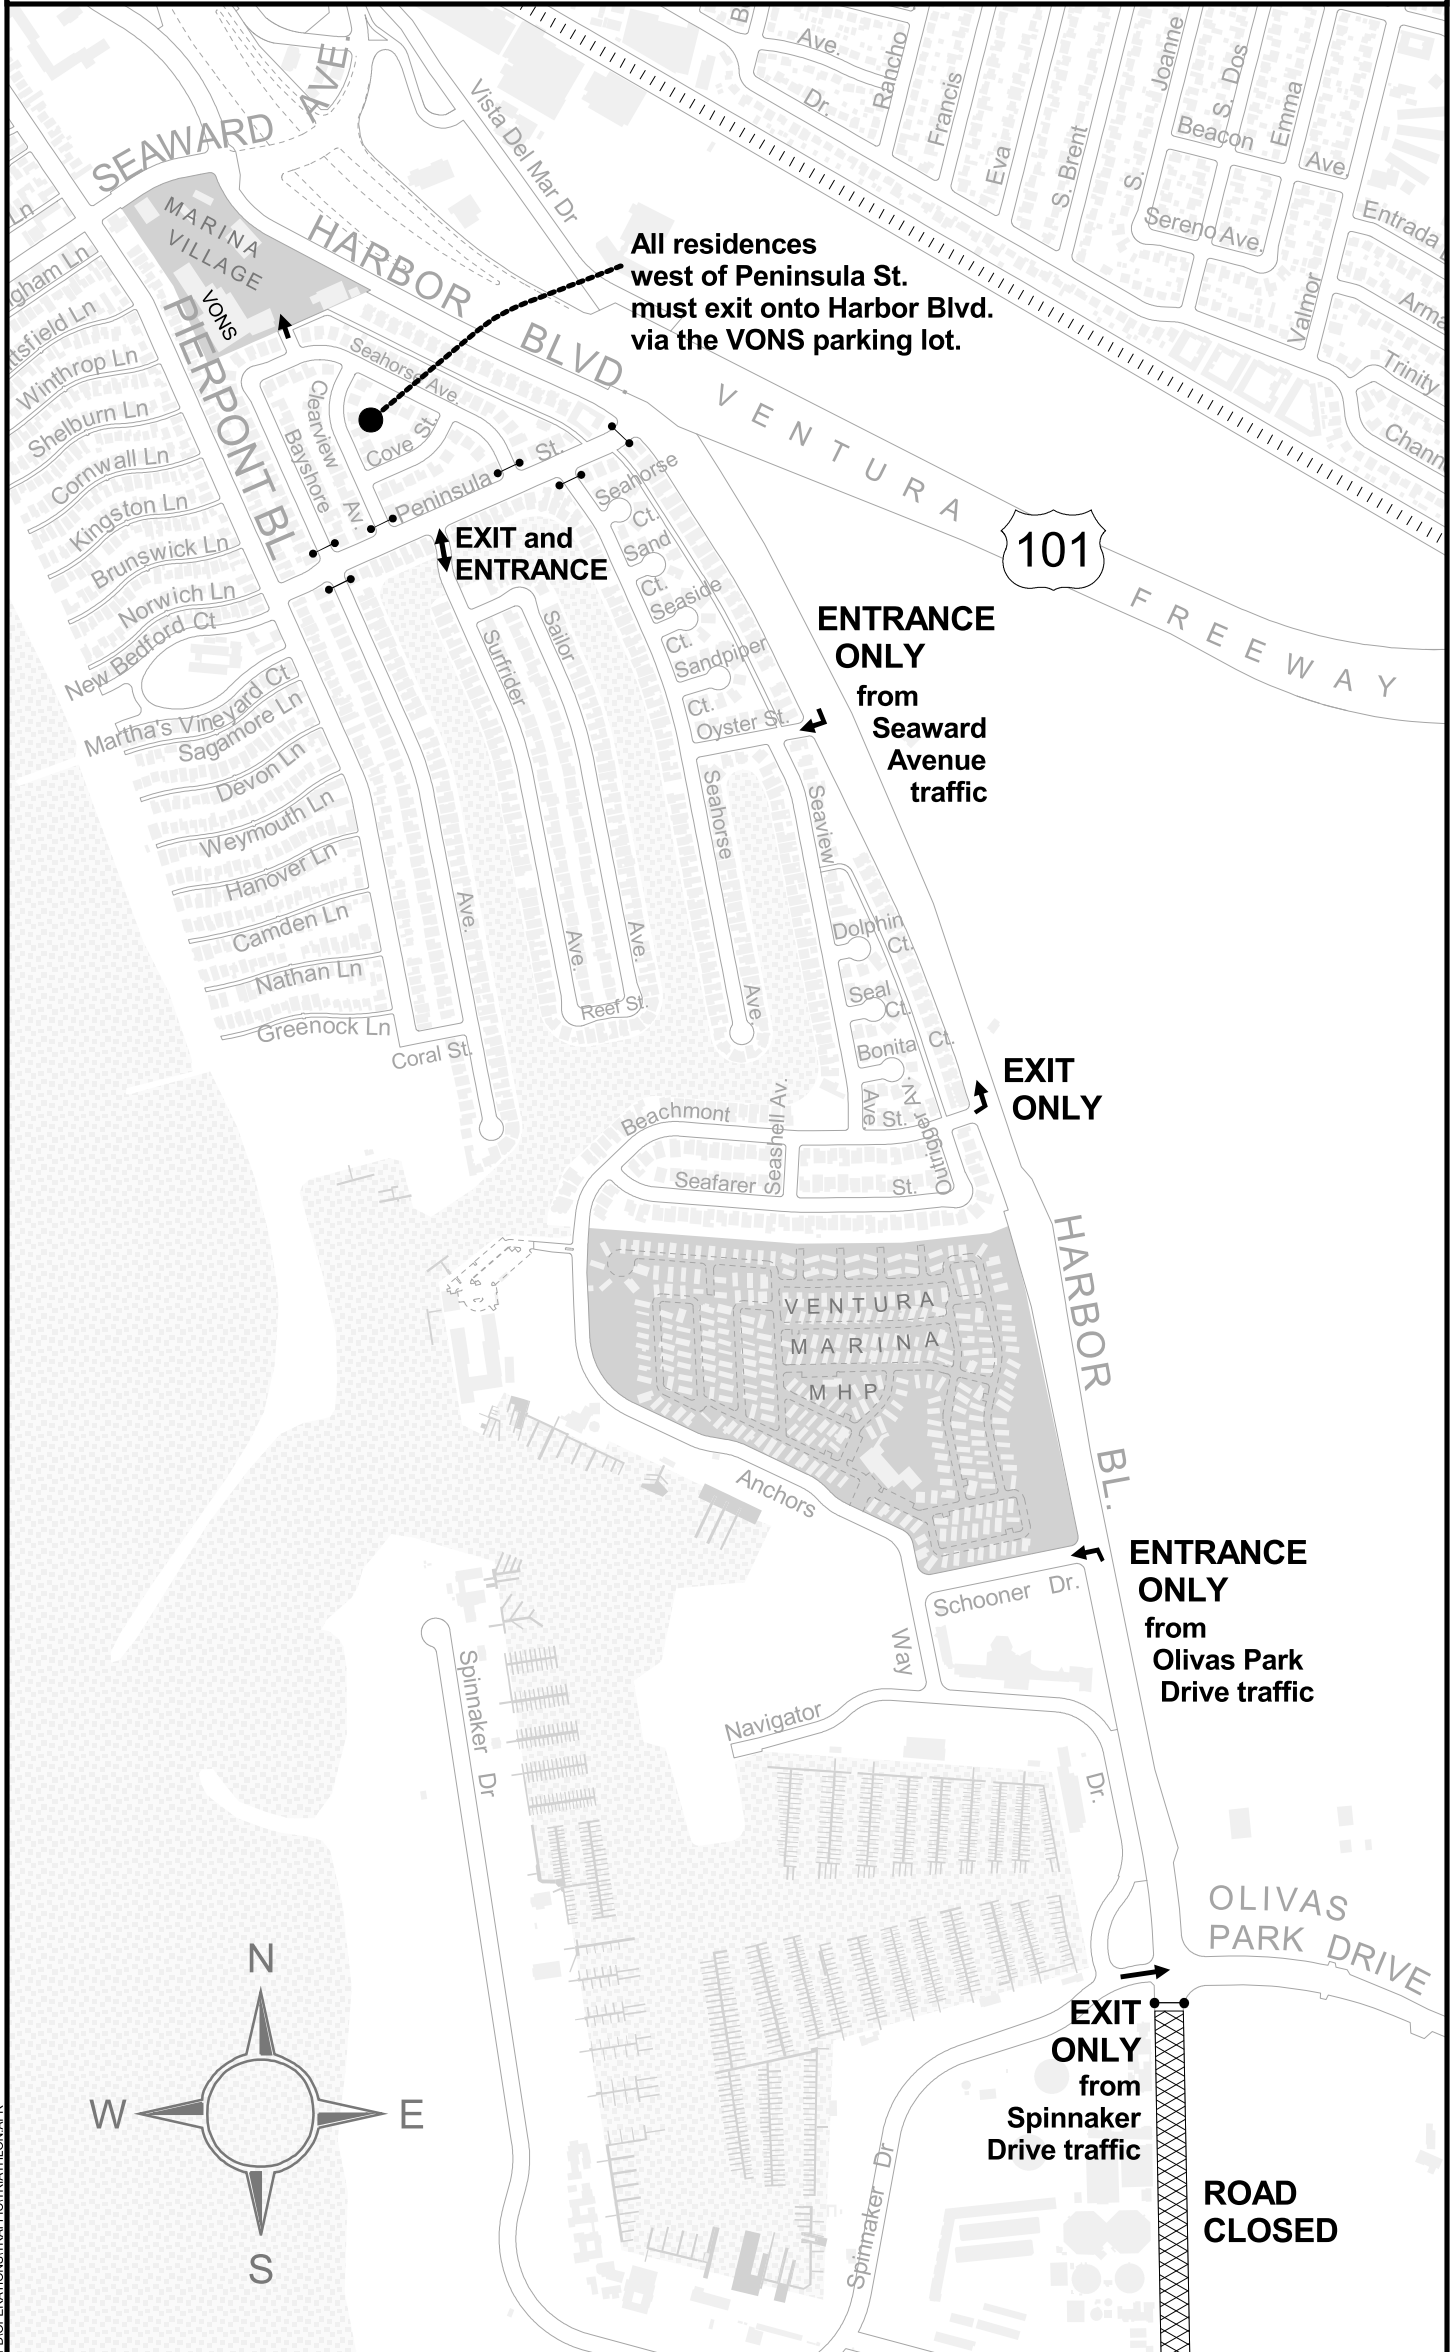

# TRIATHLON RACE MAP - TRAFFIC FLOW - JUNE 24, 2007

All residences west of Peninsula St. must exit onto Harbor Blvd. via the VONS parking lot.

**EXIT and ENTRANCE**

**ENTRANCE ONLY**  
from Seaward Avenue traffic

**EXIT ONLY**

**ENTRANCE ONLY**  
from Olivias Park Drive traffic

**EXIT ONLY**  
from Spinnaker Drive traffic

**ROAD CLOSED**

GUIDE TO OPERATIONS/TRAFFIC/TRIATHLON.APR